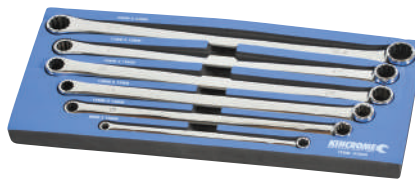

KINCROME 0° OFFSET SPANNER SET 6 PIECE

1. 6 METRIC 8mm x 10mm - 22mm x 24mm
2. K3065

Cr-Mo
STEEL

EVA
FOAM
INSERT

FROM $375