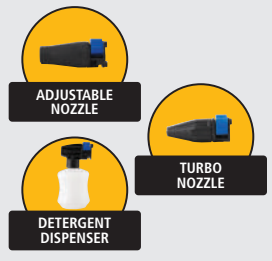

KINCROME Pressure Washers

1520 PSI
Electric
Pressure Washer

$169

Motor	1400W Electric
Flow rate	5.5 Litre/Min
PSI	1520 PSI (Max)
Hose length	5 Metres
Power cable length	5 Metres