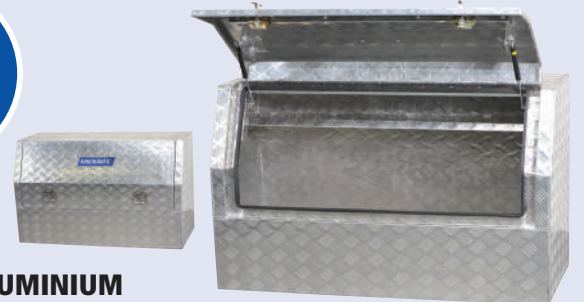

$2099

KINCROME
5 Drawer 1430mm
Aluminium Truck Box

1. Chrome T-Handle locks with key weather caps
   - Stainless steel piano lid hinge
   - Full depth lid for easy access
   - 4 internal shelves • Rubber weather seal
   - Dual gas struts • Weight: 73kg
   - 5 stainless steel drawers
   - Measurements: W 1430 x D 550 x H 822mm
2. **51049**

ALUMINIUM TRUCK BOXES

$210
EACH

KINCROME
UNDER UTE ALUMINIUM BOX
RIGHT SIDE & LEFT SIDE

- Stainless Steel Piano Hinge
- T-handle Locking System (2 Keys)
- 2 Chain Stays • Rubber Weather Seal
- Measurements: W 750 x D 250 x H 400mm

LEFT SIDE **51042**
RIGHT SIDE **51043**

$799

KINCROME
UPRIGHT ALUMINIUM
TRUCK BOX 1210MM

1. Internal shelf • Rubber weather seal • Twin gas struts
   - Measurements: W 1210 x D 500 x H 700mm
2. **51037**

$869

KINCROME
UPRIGHT ALUMINIUM
TRUCK BOX LOWSIDE 1210MM

- T-Handles single style locking system • Twin gas struts
- Rubber weather seal • Internal shelf
- Measurements: W 1210 x D 500 x H 700mm

51039

$899

KINCROME
UPRIGHT ALUMINIUM
TRUCK BOX 1450MM

- T-Handles single style locking system • Twin gas struts
- Rubber weather seal • Internal shelf
- Measurements: W 1450 x D 500 x H 700mm

51038

$720

KINCROME
Upright Aluminium
Truck Box

1. Steel tradesman truck box
   - 2.5mm Gauge chequer plate aluminium welded construction
   - Rubber weather seal
   - T-Handle twin locking system
   - Measurements: W 900 x D 500 x H 700mm
2. **51036**