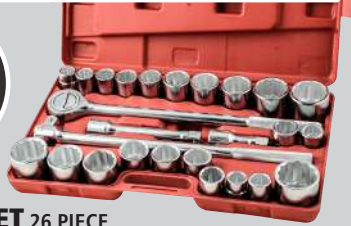

$165

Supatool

SOCKET SET 26 PIECE

- 10 **METRIC** Sockets: 22 - 50mm
- 12 **IMPERIAL** Sockets: 7/8 - 2"
- 4 x 3/4" Square Drive Accessories
- Mirror Polish Finish
- 12 point sockets

S2002

$169

Supatool

TOOL KIT 199 PIECE

- **METRIC** & **IMPERIAL** • 1/4" & 3/8" Square Driver
- Combination Spanners • Spark Plug Sockets
- Pliers • Adjustable Wrench • Hex Keys
- Ball Pein Hammer • Precision Screwdrivers
- Tape Measure & Much More...
- Measurements: W 465 x D 210 x H 235mm

S010019