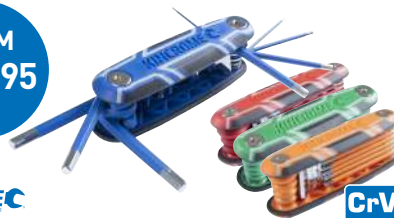

FROM
$19⁹⁵

KINCROME

HEX & TORX® KEY SETS

• Blades manufactured from Cr-V steel, hardened & chrome plated with a powder coat finish

METRIC	8 Piece	K5390	$19.95
IMPERIAL	8 Piece	K5391	$19.95
TORX®	10 Piece	K5392	$22.95
T/PROOF TORX®	10 Piece	K5393	$22.95

KINCROME

THRU-TANG SCREWDRIVER SET

12 PIECE

- High impact cellulose acetate handle
- 6 PHILLIPS No.0 x 75mm - No.4 x 200mm
- 6 BLADE 4mm x 75mm - 10mm x 250mm

K5058

$99