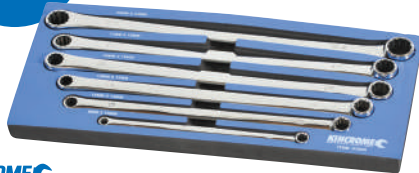

Pliers & Fastening

KINCROME 300MM (12") 'SHAMMER' ADJUSTABLE WRENCH

- Adjustable wrench with hammer head
- Jaw opening capacity: 38mm

HOT PRICE
$49

SAVE
$20

KINCROME LIGHTWEIGHT ADJUSTABLE WRENCHES

FROM
$45

FATHER'S DAY
GIFT
IDEA

LARGE		
150mm (6")	K040051	$45
200mm (8")	K040052	$49
250mm (10")	K040053	$69
300mm (12")	K040054	$99
STUBBY		
120mm (4.5")	K040055	$45
140mm (5.5")	K040056	$49
150mm (6")	K040057	$69
180mm (7")	K040058	$99

$249

KINCROME

0° OFFSET SPANNER SET

6 PIECE METRIC

- 8mm x 10mm - 22mm x 24mm

K3065

$45
EACH

KINCROME

BOX TUBE SPANNER SETS 10 PIECE

- METRIC 6 x 7mm - 20 x 22mm • 2 Piece tommy bar 25301
- IMPERIAL 1/4"x9/32" - 7/8"x15/16" • 2 Piece tommy bar 25302

FROM
$41⁹⁵

KINCROME

ADJUSTABLE WRENCHES THIN JAW

- Chrome Vanadium Construction • Rubberised soft grip
- Laser etched measurement scale

SIZE	WIDTH	OPENING	PRICE
150mm (6")	K4306	2.5mm	34mm $41.95
200mm (8")	K4308	3mm	38mm $51.95

KINCROME
BLUEBLOODS

KINCROME BLUEBLOODS JOIN TODAY!

Become a Blue Blood today and stay up to date with the latest products, news and promotions from Kinchrome!

Ideal for Apprentices, trade professionals, business owners, and everyday tool users.

EACH
$27⁵⁰

KINCROME

TIN SNIPS

CUTS UP TO:

- 1.8mm - Copper (soft)
- 1.5mm - Cold rolled steel
- 1.0mm - Hard steel (HRC35)
- 0.9mm - Stainless steel

Left cut	TSLC
Right cut	TSRHC
Straight cut	TSSC

$31⁹⁵

KINCROME

HAND NIBBLER 250MM (10")

- For cutting a wide variety of materials cleanly without bending or distortion
- Length: 250mm • Thickness: 12mm
- Width: 90mm • Cuts sheet metal to 1.2mm
- Cuts laminate plastics up to 2mm

04080