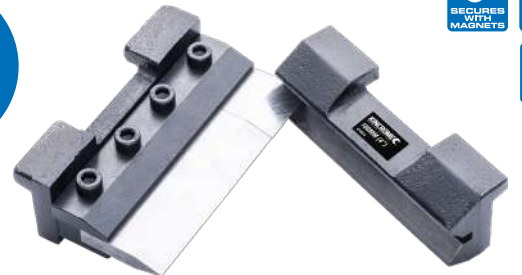

FROM
$139

STEEL FABRICATED OFFSET VICES

- Replaceable serrated, hardened & tempered jaws
- Oiling point for lubrication
- Unbreakable all steel construction
- Offset jaws provide superior perpendicular clamping
- Heavy duty/industrial

100mm (4")	K15057	11.8kg	$139
150mm (6")	K15058	23.3kg	$249
200mm (8")	K15059	41.5kg	$399

VICE RANGE

With an all-steel construction, replaceable hardened and tempered jaws, as well as Kincrome's Lifetime Warranty, we guarantee quality and durability. **Trust Tough with Kincrome.**

GUARANTEED UNBREAKABLE

FROM
$73

S.G IRON DRILL PRESS VICES

- 100% stronger than grey iron
- Made for industrial & workshop use
- Universal fit for drill press work tables
- Precision knurled mechanism

75mm (3")	K15050	2.4kg	$73
100mm (4")	K15051	3.4kg	$95
150mm (6")	K15052	7.5kg	$169

FROM
$59

PLATE METAL BENDERS

- Secured with magnets
- Segmented bending blades
- Max 3mm material thickness
- Bend up to 90° angles

100mm (4")	K15074	$59
125mm (5")	K15075	$79
150mm (6")	K15076	$89

HOT PRICE
$999

SAVE
$400

INVERTER GENERATOR

- 1700 CONTINUOUS WATTS
- Pure Sine Wave Inverter Generator
- Quiet power technology
- Less than 3% harmonic distortion
- Provides up to 8 hour run time per tank
- 2x IP44 230V, 15A Outlets
- 12V DC 5A Outlet

KP10105

LIMITED STOCK