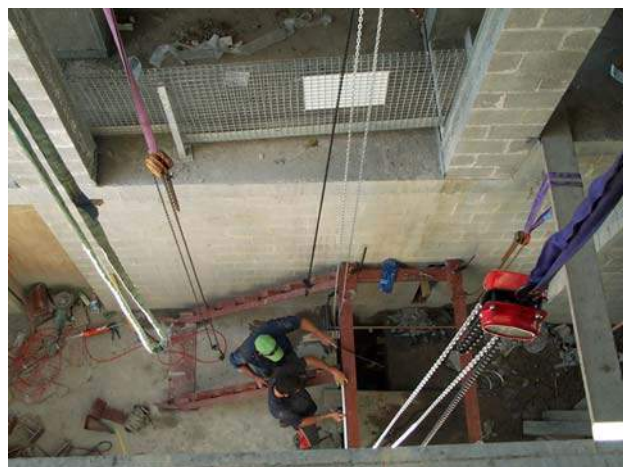

30 years service to the Construction Industry

Burrabirra Rd, Vaucluse

EDCON STEEL PTY LTD
Fabrication & Structural (02) 9905 6622
Brookvale Store (02) 9905 5477
Revesby Store (02) 9772 3800
Blacktown Store (02) 9676 3699