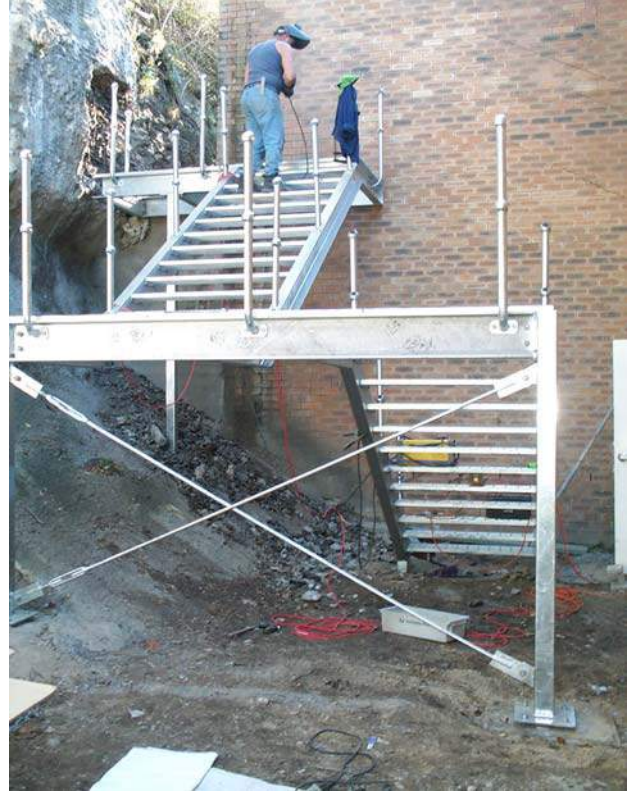

30 years service to the Construction Industry

Gladesville Business Park

EDCON STEEL PTY LTD
Fabrication & Structural (02) 9905 6622
Brookvale Store (02) 9905 5477
Revesby Store (02) 9772 3800
Blacktown Store (02) 9676 3699